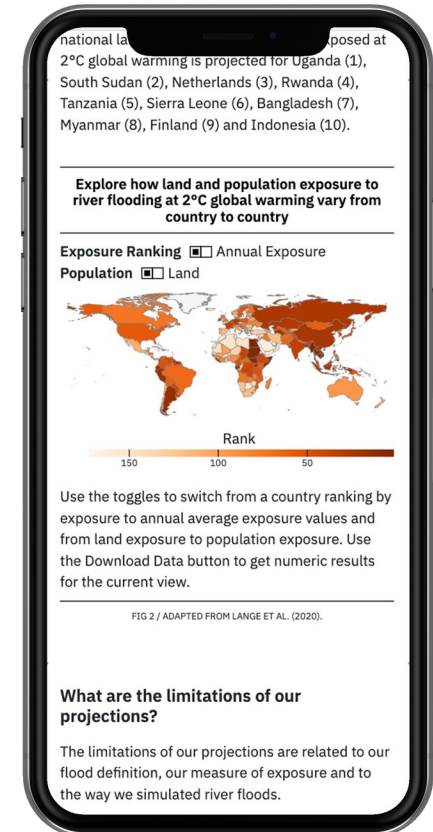

ISIPedia - getting involved

Get more info here: A56 Afrika (3.14);

Contact: www.isipedia.org, isipedia.editorial.team@pik-potsdam.de